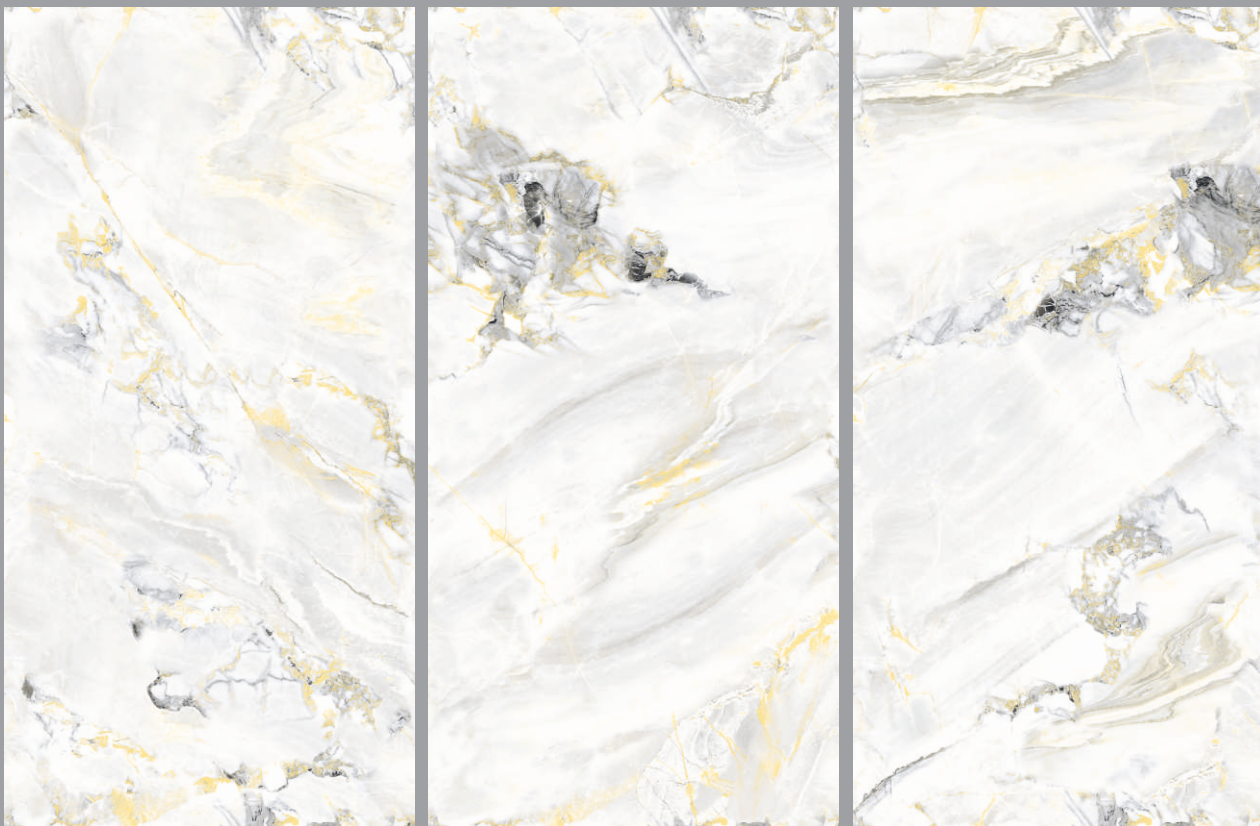

SILVER ROOT

RANDOM

800X
1600MM

MATT+
CARVING

MARBLE TOUCH
next level slab

SIVER ROOT BEIGE

RANDOM

800X
1600MM

MATT+
CARVING

MARBLE TOUCH
next level slab

SOFITA SILVER

ENDLESS
DESIGN

800X
1600MM

MATT+
CARVING

MARBLE TOUCH
next level slab

SOFITA WHITE