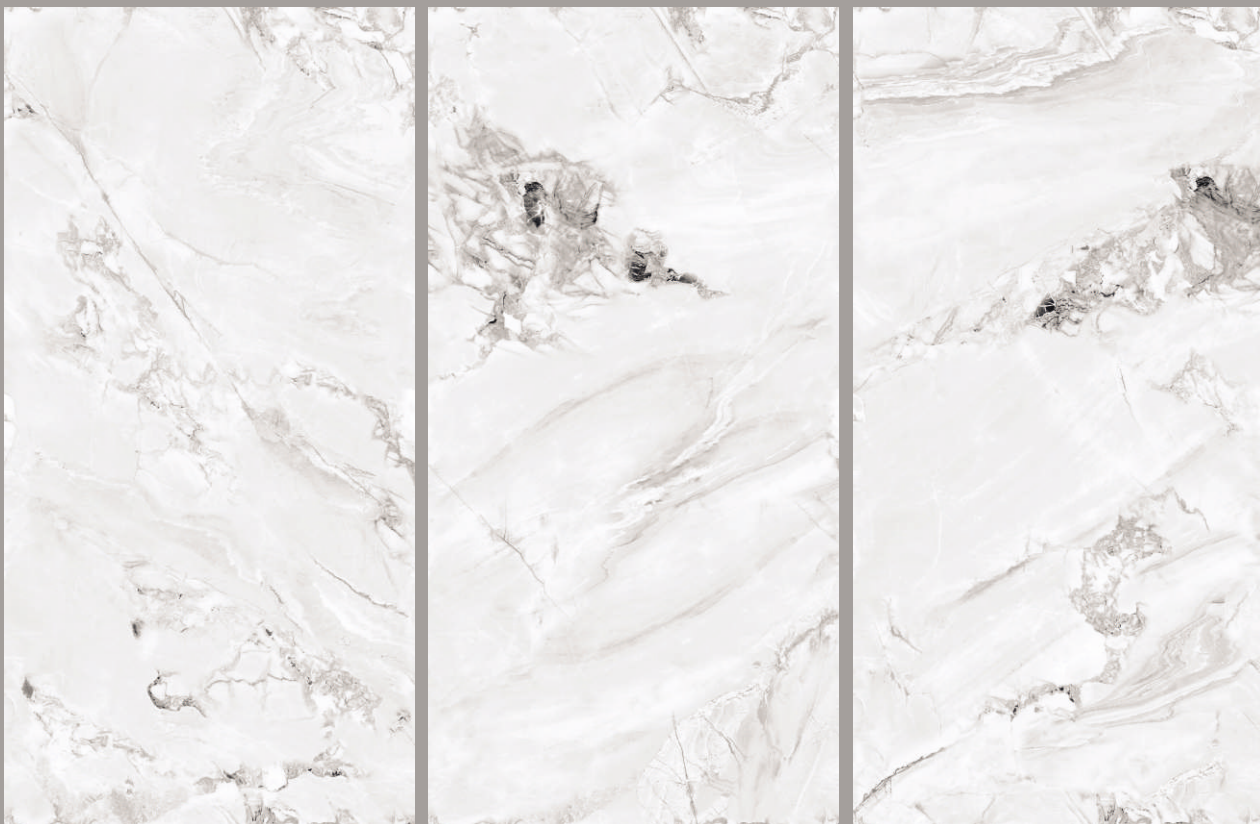

MATT+
CARVING

MARBLE TOUCH
next level slab

SILVER ROOT BROWN

RANDOM

800X
1600MM

MATT+
CARVING

MARBLE TOUCH
next level slab

S F U

SILVER ROOT

RANDOM

800X
1600MM

MATT+
CARVING

MARBLE TOUCH
next level slab

SIVER ROOT BEIGE

RANDOM

800X
1600MM

MATT+
CARVING

MARBLE TOUCH
next level slab

SOFITA SILVER

ENDLESS
DESIGN

800X
1600MM

MATT+
CARVING

MARBLE TOUCH
next level slab

SOFITA WHITE